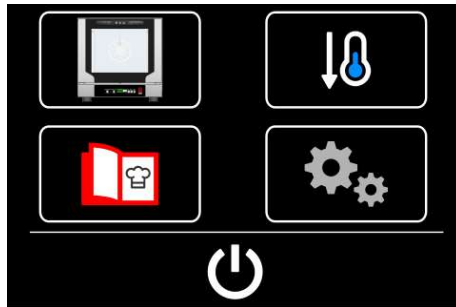

LED

LIGHT
(instead of halogen)

NEW KNOBS

NEW HANDLE BAR

NEW «L» SHAPED
LATERAL SUPPORTS

Evolution **NEXT** – touch screen ovens

SUCCESSOR OF THE PREVIOUS DIGITAL LINE

This image represents an oven of the Evolution NEXT range with touch screen control, whose main features and improvements are:

LIGHT
(instead of halogen)

NEW TOUCH SCREEN
CONTROL PANEL

NEW HANDLE BAR

NEW «L» SHAPED
LATERAL SUPPORTS

2 SPEED OF THE FAN

STANDARD USB PORT

EKA CLOUD ON REQUEST

WIFI ON REQUEST

Evolution **NEXT** – touch screen ovens

- TOUCH CONTROL PANEL WITH COLORS –

INSTEAD OF DIGITAL CONTROL

HOME PAGE:

- Cooking mode
- Cooling down
- Recipe book (100 recipes, each with 5 phases)
- Settings

SETTINGS: