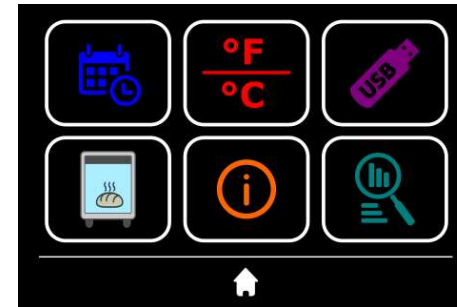

LIGHT
(instead of halogen)

NEW TOUCH SCREEN
CONTROL PANEL

NEW HANDLE BAR

NEW «L» SHAPED
LATERAL SUPPORTS

2 SPEED OF THE FAN

STANDARD USB PORT

EKA CLOUD ON REQUEST

WIFI ON REQUEST

Evolution **NEXT** – touch screen ovens

- TOUCH CONTROL PANEL WITH COLORS –

INSTEAD OF DIGITAL CONTROL

HOME PAGE:

- Cooking mode
- Cooling down
- Recipe book (100 recipes, each with 5 phases)
- Settings

SETTINGS:

- Date and Time
- Degrees (°C / °F)
- USB
- Proofer control
- Information of the oven
- HACCP

Evolution **NEXT** – how the new codes change

SNACK OVENS (1/2 GN)

EKF412ALU → EKF412NALU

SNACK OVENS 2/3 GN (429 x345 mm)