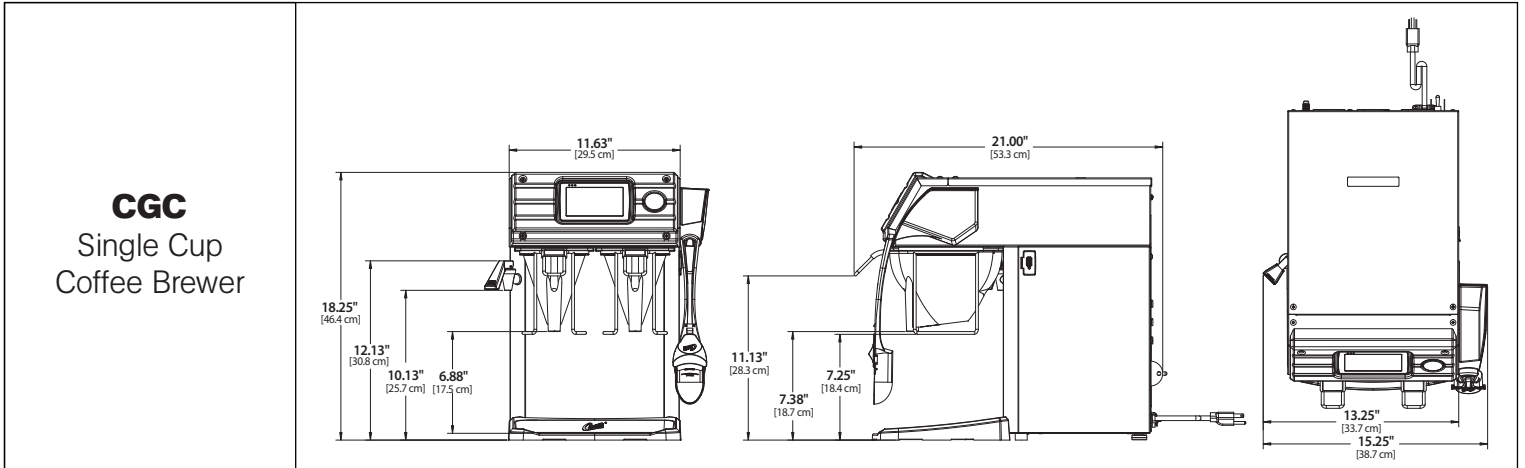

G4 CGC Single Cup Brewing System

CGC
Single Cup
Coffee Brewer

■ Features

- G4 Touch Screen Technology
- Ridges on the Brew Cone Hold Filter Away from the Sides and Bottom for Optimum Extraction
- Brew Cone's Siphon Allows Water to Rise to the Perfect Level Without Exiting
- Pre-Wet/Wash Filter Function
- On-Site Updates
- Hot Water Faucet

Perfecting the art of brewing since 1941

G4 CGC Single Cup Brewing System

Specifications

MODEL #	DESCRIPTION	HEIGHT x WIDTH x DEPTH	CUP CLEARANCE	SHIP WEIGHT	SHIP CUBE
CGC	Gold Cup Single Cup Brewer, Twin	18.25" x 13.25" x 21.00"	6.88"	34.0 lbs.	5.3 cu. ft.